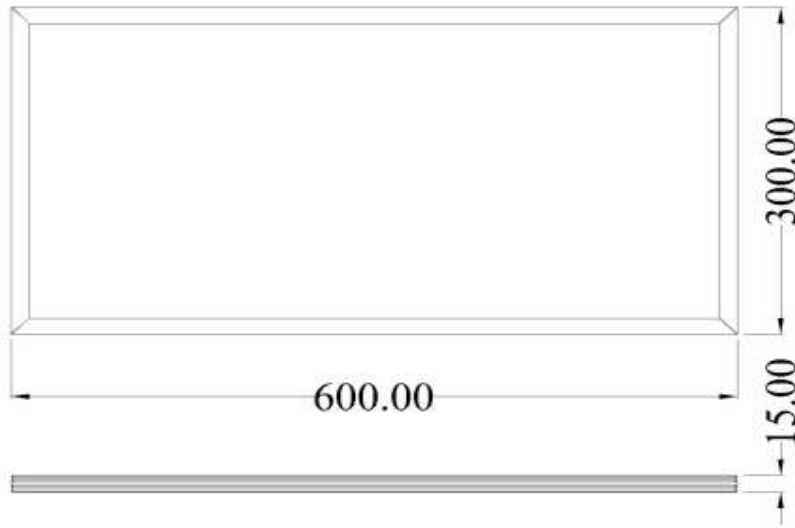

Technical Drawing

©2012 U-Tron (Beijing) Electronics Co., LTD
All rights reserved
Specifications are subject to change without notice

15-Feb-12
data subject to change